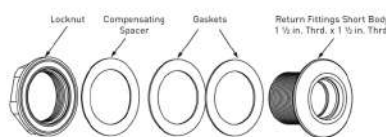

## Ordering Information

Product	Description	Carton Qty.	Carton Wt. (Lbs.)
<b>GUNITE/CONCRETE</b>			
542402	Long body, 1-1/2 in. threaded x 1-1/2 in. socket, white	50	9
542417	Long body, 1-1/2 in. threaded x 1-1/2 in. socket, black	50	9
542404	Standard body, 1-1/2 in. threaded x 1-1/2 in. threaded, white	50	9
542405	Standard body, 1-1/2 in. threaded x 1-1/2 in. socket, white	50	9
542418	Standard body, 1-1/2 in. threaded x 1-1/2 in. threaded, black	50	9
542419	Standard body, 1-1/2 in. threaded x 1-1/2 in. socket, black	50	9
<b>FIBERGLASS POOLS &amp; SPAS<sup>2</sup></b>			
542411	Long body, 1-1/2 in. threaded x 1-1/2 in. socket, spacer/locknut, white	50	9
542413	Standard body, 1-1/2 in. threaded x 1-1/2 in. threaded, spacer/locknut, white	50	9
542414	Standard body, 1-1/2 in. threaded x 1-1/2 in. socket, comb. spacer/locknut, white	50	9
<b>CONCRETE-WALLED VINYL LINER POOLS<sup>1</sup></b>			
542429	Standard body, 1-1/2 in. threaded x 1-1/2 in. socket, white	50	9
<b>VINYL LINER FITTINGS</b>			
86205100	1-1/2 in. FIPT with screws, vinyl liner, white	50	25
86205101	1-1/2 in. FIPT with screws, vinyl liner, black	50	25
86205103	1-1/2 in. FIPT with screws, vinyl liner, dark grey	50	25
545100	Face plate for vinyl liner return fitting, white	50	10
545101	Face plate for vinyl liner return fitting, black	50	10
545103	Face plate for vinyl liner return fitting, dark grey	50	10
<b>INSIDER FITTINGS FOR GUNITE/CONCRETE POOLS</b>			
542423	2 in. slip body, for schedule 40 pvc pipe, white	50	7
542424	2 in. slip body, for schedule 40 pvc pipe, black	50	7

<sup>1</sup> Includes face plate, screws & gaskets.

<sup>2</sup> Includes back gaskets.

86205100

542411

542413

542429