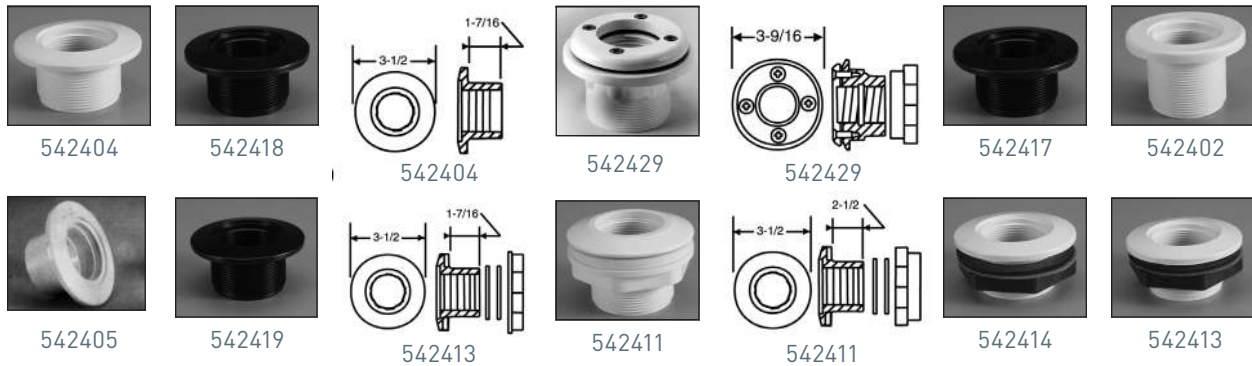

# RETURN FITTINGS FOR SWIMMING POOLS

## Ordering Information

Product	Description	Carton Qty.	Carton Wt. (Lbs.)
<b>GUNITE/CONCRETE</b>			
542402	Long body, 1-1/2 in. threaded x 1-1/2 in. socket, white	50	9
542417	Long body, 1-1/2 in. threaded x 1-1/2 in. socket, black	50	9
542404	Standard body, 1-1/2 in. threaded x 1-1/2 in. threaded, white	50	9
542405	Standard body, 1-1/2 in. threaded x 1-1/2 in. socket, white	50	9
542418	Standard body, 1-1/2 in. threaded x 1-1/2 in. threaded, black	50	9
542419	Standard body, 1-1/2 in. threaded x 1-1/2 in. socket, black	50	9
<b>FIBERGLASS POOLS &amp; SPAS<sup>2</sup></b>			
542411	Long body, 1-1/2 in. threaded x 1-1/2 in. socket, spacer/locknut, white	50	9
542413	Standard body, 1-1/2 in. threaded x 1-1/2 in. threaded, spacer/locknut, white	50	9
542414	Standard body, 1-1/2 in. threaded x 1-1/2 in. socket, comb. spacer/locknut, white	50	9
<b>CONCRETE-WALLED VINYL LINER POOLS<sup>1</sup></b>			
542429	Standard body, 1-1/2 in. threaded x 1-1/2 in. socket, white	50	9
<b>VINYL LINER FITTINGS</b>			
86205100	1-1/2 in. FIPT with screws, vinyl liner, white	50	25
86205101	1-1/2 in. FIPT with screws, vinyl liner, black	50	25
86205103	1-1/2 in. FIPT with screws, vinyl liner, dark grey	50	25
545100	Face plate for vinyl liner return fitting, white	50	10
545101	Face plate for vinyl liner return fitting, black	50	10
545103	Face plate for vinyl liner return fitting, dark grey	50	10
<b>INSIDER FITTINGS FOR GUNITE/CONCRETE POOLS</b>			
542423	2 in. slip body, for schedule 40 pvc pipe, white	50	7
542424	2 in. slip body, for schedule 40 pvc pipe, black	50	7

<sup>1</sup> Includes face plate, screws & gaskets.

<sup>2</sup> Includes back gaskets.

86205100

542411

542413

542429