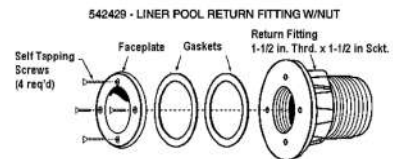

## Ordering Information

Product	Description	Carton Qty.	Carton Wt. (Lbs.)
<b>GUNITE/CONCRETE</b>			
542402	Long body, 1-1/2 in. threaded x 1-1/2 in. socket, white	50	9
542417	Long body, 1-1/2 in. threaded x 1-1/2 in. socket, black	50	9
542404	Standard body, 1-1/2 in. threaded x 1-1/2 in. threaded, white	50	9
542405	Standard body, 1-1/2 in. threaded x 1-1/2 in. socket, white	50	9
542418	Standard body, 1-1/2 in. threaded x 1-1/2 in. threaded, black	50	9
542419	Standard body, 1-1/2 in. threaded x 1-1/2 in. socket, black	50	9
<b>FIBERGLASS POOLS &amp; SPAS<sup>2</sup></b>			
542411	Long body, 1-1/2 in. threaded x 1-1/2 in. socket, spacer/locknut, white	50	9
542413	Standard body, 1-1/2 in. threaded x 1-1/2 in. threaded, spacer/locknut, white	50	9
542414	Standard body, 1-1/2 in. threaded x 1-1/2 in. socket, comb. spacer/locknut, white	50	9
<b>CONCRETE-WALLED VINYL LINER POOLS<sup>1</sup></b>			
542429	Standard body, 1-1/2 in. threaded x 1-1/2 in. socket, white	50	9
<b>VINYL LINER FITTINGS</b>			
86205100	1-1/2 in. FIPT with screws, vinyl liner, white	50	25
86205101	1-1/2 in. FIPT with screws, vinyl liner, black	50	25
86205103	1-1/2 in. FIPT with screws, vinyl liner, dark grey	50	25
545100	Face plate for vinyl liner return fitting, white	50	10
545101	Face plate for vinyl liner return fitting, black	50	10
545103	Face plate for vinyl liner return fitting, dark grey	50	10
<b>INSIDER FITTINGS FOR GUNITE/CONCRETE POOLS</b>			
542423	2 in. slip body, for schedule 40 pvc pipe, white	50	7
542424	2 in. slip body, for schedule 40 pvc pipe, black	50	7

<sup>1</sup> Includes face plate, screws & gaskets.

<sup>2</sup> Includes back gaskets.

86205100

542411

542413

542429