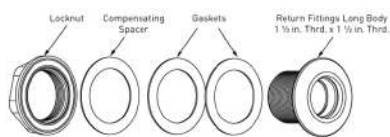

## Ordering Information

Product	Description	Carton Qty.	Carton Wt. (Lbs.)
<b>GUNITE/CONCRETE</b>			
542402	Long body, 1-1/2 in. threaded x 1-1/2 in. socket, white	50	9
542417	Long body, 1-1/2 in. threaded x 1-1/2 in. socket, black	50	9
542404	Standard body, 1-1/2 in. threaded x 1-1/2 in. threaded, white	50	9
542405	Standard body, 1-1/2 in. threaded x 1-1/2 in. socket, white	50	9
542418	Standard body, 1-1/2 in. threaded x 1-1/2 in. threaded, black	50	9
542419	Standard body, 1-1/2 in. threaded x 1-1/2 in. socket, black	50	9
<b>FIBERGLASS POOLS &amp; SPAS<sup>2</sup></b>			
542411	Long body, 1-1/2 in. threaded x 1-1/2 in. socket, spacer/locknut, white	50	9
542413	Standard body, 1-1/2 in. threaded x 1-1/2 in. threaded, spacer/locknut, white	50	9
542414	Standard body, 1-1/2 in. threaded x 1-1/2 in. socket, comb. spacer/locknut, white	50	9
<b>CONCRETE-WALLED VINYL LINER POOLS<sup>1</sup></b>			
542429	Standard body, 1-1/2 in. threaded x 1-1/2 in. socket, white	50	9
<b>VINYL LINER FITTINGS</b>			
86205100	1-1/2 in. FIPT with screws, vinyl liner, white	50	25
86205101	1-1/2 in. FIPT with screws, vinyl liner, black	50	25
86205103	1-1/2 in. FIPT with screws, vinyl liner, dark grey	50	25
545100	Face plate for vinyl liner return fitting, white	50	10
545101	Face plate for vinyl liner return fitting, black	50	10
545103	Face plate for vinyl liner return fitting, dark grey	50	10
<b>INSIDER FITTINGS FOR GUNITE/CONCRETE POOLS</b>			
542423	2 in. slip body, for schedule 40 pvc pipe, white	50	7
542424	2 in. slip body, for schedule 40 pvc pipe, black	50	7

<sup>1</sup> Includes face plate, screws & gaskets.

<sup>2</sup> Includes back gaskets.

86205100

542411

542413

542429