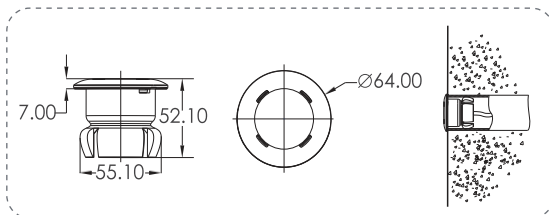

P10 Series Plastic Underwater Light

Waterproof Standard Material

IP68 ABS+ UV stabilizer

Cable Installation

3m Wall mounted
slip in 63mm Class 12 PVC pipe

Code	Model	Description	Watt/Voltage	Color	Illumiance (lux)
88041939	LED-P10	18 LEDs Bulb for Concrete Pool	1W/12V	Auto Color Changing	124
88041940	LED-P10	18 LEDs Bulb for Concrete Pool	1W/12V	Cool White	170
9040003	LED-P10	18 LEDs Bulb for Concrete Pool	1W/12V	Warm White	180