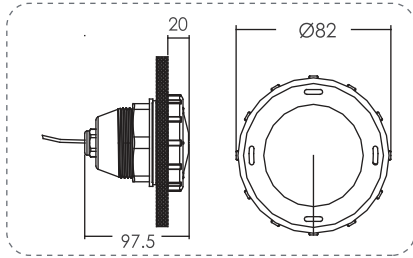

Spa Light

CREATE SENSES AND SIGHT TO YOUR SPA

For spa and fiberglass pools

P50 Series Plastic Spa Light

LED-P50

Waterproof Standard Material

IP68 Plastic

Cable Installation

1.5m Wall mounted (housing type)

IP68 **CE** **RoHS**
COMPLIANT 2011/65/EU

P50 Series Light Product Information

Code	Model	Light	Watt/ Voltage	Color	Illumiance (lux)
88040101	UL-P50	MR 16 Halogen Lamp	20W/12V	Color lens (Red/Green/Blue)	200(red),260(green),100(blue),700(no lens)
88041101	LED-P50	MR 16, 18 LEDs Bulb	1W/12V	Auto Changing Color/Cool White/Blue	120(Color), 70(Cool White)

P10 Series Plastic Underwater Light

Waterproof Standard Material

IP68 ABS+ UV stabilizer

Cable Installation

3m Wall mounted
slip in 63mm Class 12 PVC pipe

Code	Model	Description	Watt/Voltage	Color	Illumiance (lux)
88041939	LED-P10	18 LEDs Bulb for Concrete Pool	1W/12V	Auto Color Changing	124
88041940	LED-P10	18 LEDs Bulb for Concrete Pool	1W/12V	Cool White	170
9040003	LED-P10	18 LEDs Bulb for Concrete Pool	1W/12V	Warm White	180