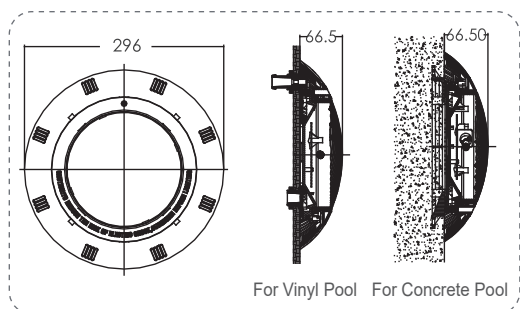

Underwater Light - Flat Type

SIMPLE WALL MOUNT WITHOUT NICHE

For concrete and vinyl pools

 **Emaux**
water technology

Pool & Spa Equipment

Underwater Light TP100 SERIES P100 SERIES

Waterproof Standard **IP68**
 Cable **2.5m**

Material **ABS + UV stabilizer**
 Installation **Wall mounted (flat type)**

TP100 Series

Model: LED-TP100

Product Information

Code	Model	Light	Watt/ Voltage	Color	Illuminance (lux)
88040602	UL-TP100	Halogen Light Bulb	75W/12V	Color lens,Red/Green/Blue	400(red), 300(green), 240(blue), 680(no lens)
88040652W	LED-TP100	198 LEDs Light Panel	8W/12V	Cool White	180(cool white)
88040652C	LED-TP100	198 LEDs Light Panel	8W/12V	RGB	250(color)
88040652B	LED-TP100	198 LEDs Light Panel	8W/12V	Blue	120(blue)

TP100 Series LED Light Color Changing:

Waterproof Standard **IP68**
 Cable **2.5m**

Material **ABS + UV stabilizer**
 Installation **Wall mounted (flat type)**

P100 Series

Model: LED-P100

Product Information