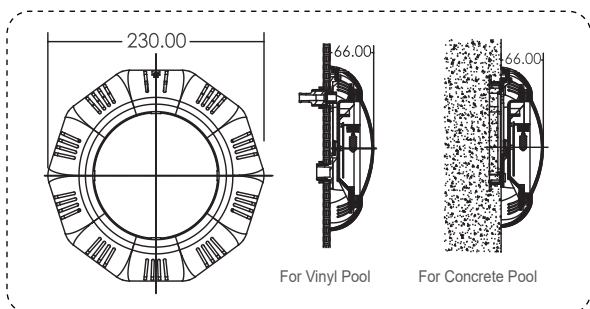

Underwater Light - Flat Type

SIMPLE WALL MOUNT WITHOUT NICHE

For concrete and vinyl pools

 **Emaux**
water technology

Pool & Spa Equipment

Underwater Light TP100 SERIES P100 SERIES

Waterproof Standard **IP68**
 Cable **2.5m**

Material **ABS + UV stabilizer**
 Installation **Wall mounted (flat type)**

TP100 Series

Model: LED-TP100

Product Information

Code	Model	Light	Watt/ Voltage	Color	Illuminance (lux)
88040602	UL-TP100	Halogen Light Bulb	75W/12V	Color lens,Red/Green/Blue	400(red), 300(green), 240(blue), 680(no lens)
88040652W	LED-TP100	198 LEDs Light Panel	8W/12V	Cool White	180(cool white)
88040652C	LED-TP100	198 LEDs Light Panel	8W/12V	RGB	250(color)
88040652B	LED-TP100	198 LEDs Light Panel	8W/12V	Blue	120(blue)

TP100 Series LED Light Color Changing:

Waterproof Standard **IP68**
 Cable **2.5m**

Material **ABS + UV stabilizer**
 Installation **Wall mounted (flat type)**

P100 Series

Model: LED-P100

Product Information