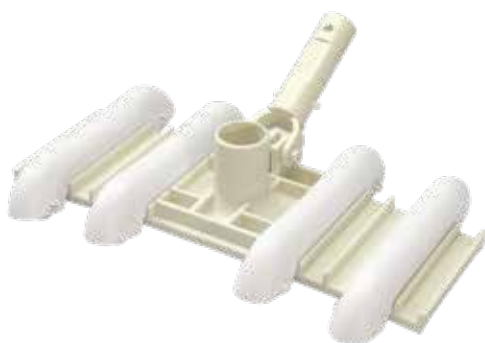

VACUUM HEAD

Vacuum Head

Emaux vacuum heads are made of robust PA / Aluminium materials. These models are designed for heavy-duty use and have a strengthened handle and flexible wheels.

14" Aluminium Vacuum Head (Ø38mm connection)

| Code | Model |
|---------|-------|
| 9101301 | CE310 |

18" Aluminium Vacuum Head (Ø38mm connection)

| Code | Model |
|---------|-------|
| 9101302 | CE311 |

18" Aluminium Vacuum Head (Ø50mm connection)

| Code | Model |
|---------|-------|
| 9101303 | CE312 |

14" Flexible Pool Vacuum Head

| Code | Model |
|----------|-------|
| 88050301 | CE301 |

19" Flexible Pool Vacuum Head

| Code | Model |
|----------|-------|
| 88050304 | CE305 |

Economy Vinyl liner Vacuum Head

| Code | Model |
|----------|-------|
| 88050302 | CE302 |

Deluxe Vinyl liner Vacuum Head

| Code | Model |
|----------|-------|
| 88050303 | CE304 |