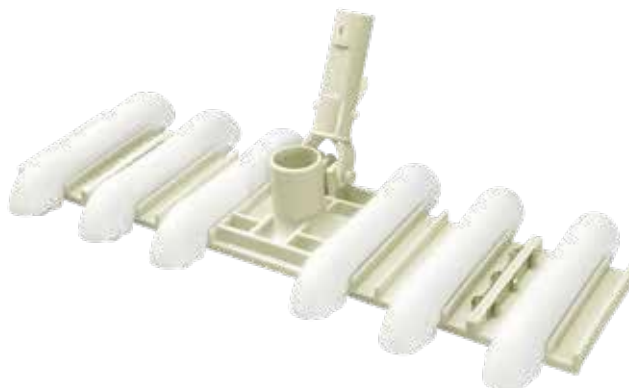

VACUUM HEAD

Vacuum Head

Emaux vacuum heads are made of robust PA / Aluminium materials. These models are designed for heavy-duty use and have a strengthened handle and flexible wheels.

14" Aluminium Vacuum Head (Ø38mm connection)

| Code | Model |
|---------|-------|
| 9101301 | CE310 |

18" Aluminium Vacuum Head (Ø38mm connection)

| Code | Model |
|---------|-------|
| 9101302 | CE311 |

18" Aluminium Vacuum Head (Ø50mm connection)

| Code | Model |
|---------|-------|
| 9101303 | CE312 |

14" Flexible Pool Vacuum Head

| Code | Model |
|----------|-------|
| 88050301 | CE301 |

19" Flexible Pool Vacuum Head

| Code | Model |
|----------|-------|
| 88050304 | CE305 |

Economy Vinyl liner Vacuum Head

| Code | Model |
|----------|-------|
| 88050302 | CE302 |

Deluxe Vinyl liner Vacuum Head

| Code | Model |
|----------|-------|
| 88050303 | CE304 |