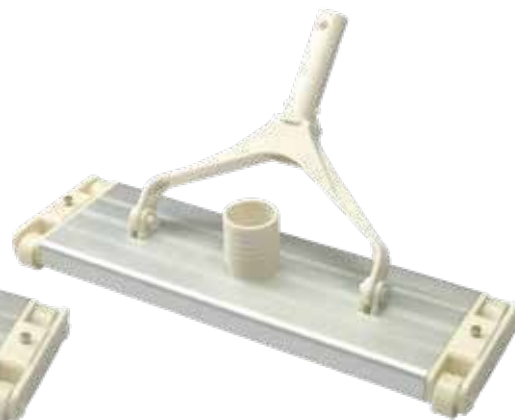

VACUUM HEAD

Vacuum Head

Emaux vacuum heads are made of robust PA / Aluminium materials. These models are designed for heavy-duty use and have a strengthened handle and flexible wheels.

14" Aluminium Vacuum Head (Ø38mm connection)

| Code | Model |
|---------|-------|
| 9101301 | CE310 |

18" Aluminium Vacuum Head (Ø38mm connection)

| Code | Model |
|---------|-------|
| 9101302 | CE311 |

18" Aluminium Vacuum Head (Ø50mm connection)

| Code | Model |
|---------|-------|
| 9101303 | CE312 |

14" Flexible Pool Vacuum Head

| Code | Model |
|----------|-------|
| 88050301 | CE301 |

19" Flexible Pool Vacuum Head

| Code | Model |
|----------|-------|
| 88050304 | CE305 |

Economy Vinyl liner Vacuum Head

| Code | Model |
|----------|-------|
| 88050302 | CE302 |

Deluxe Vinyl liner Vacuum Head

| Code | Model |
|----------|-------|
| 88050303 | CE304 |