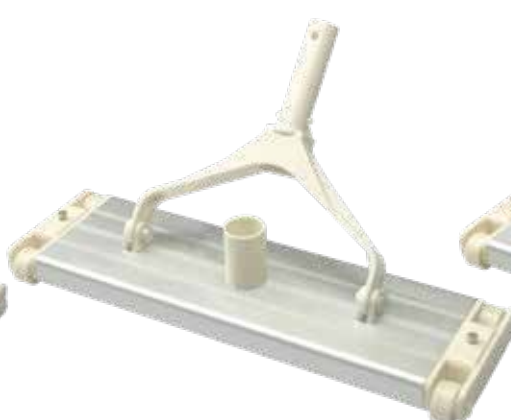

VACUUM HEAD

Vacuum Head

Emaux vacuum heads are made of robust PA / Aluminium materials. These models are designed for heavy-duty use and have a strengthened handle and flexible wheels.

14" Aluminium Vacuum Head (Ø38mm connection)

| Code | Model |
|---------|-------|
| 9101301 | CE310 |

18" Aluminium Vacuum Head (Ø38mm connection)

| Code | Model |
|---------|-------|
| 9101302 | CE311 |

18" Aluminium Vacuum Head (Ø50mm connection)

| Code | Model |
|---------|-------|
| 9101303 | CE312 |

14" Flexible Pool Vacuum Head

| Code | Model |
|----------|-------|
| 88050301 | CE301 |

19" Flexible Pool Vacuum Head

| Code | Model |
|----------|-------|
| 88050304 | CE305 |

Economy Vinyl liner Vacuum Head

| Code | Model |
|----------|-------|
| 88050302 | CE302 |

Deluxe Vinyl liner Vacuum Head

| Code | Model |
|----------|-------|
| 88050303 | CE304 |