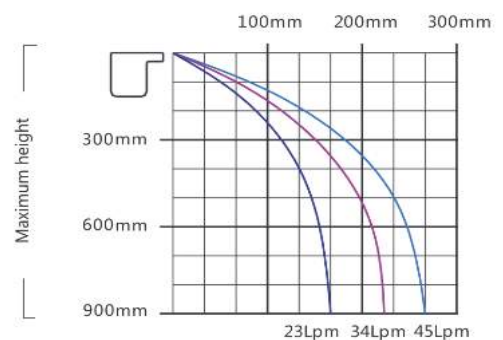

### 5 different models available for different water effects:

1. PB Series: Sheet of water with standard trajectory.
2. PBA Series: Sheet of water with arc trajectory.
3. PBS Series: Sheet of water with sheer trajectory.
4. RA Series: Rain fall effect with arc trajectory.
5. RS Series: Rain fall effect with sheer trajectory.

### Product Information and Dimensions:

Code (LED)	Model (LED)	Code	Model	A(mm)	B(mm)	C(mm)	D(mm)	Remark
88480101	PB300-25(L)	88485001	PB300-25	306	138	76	25	12V DC 4W
88480102	PB300-150(L)	88485002	PB300-150		263		150	
88480111	PB600-25(L)	88485011	PB600-25	606	138	76	25	12V DC 8W
88480112	PB600-150(L)	88485012	PB600-150		263		150	
88480121	PB900-25(L)	88485021	PB900-25	906	138	76	25	12V DC 12W
88480122	PB900-150(L)	88485022	PB900-150		263		150	
88480131	PB1200-25(L)	88485031	PB1200-25	1206	138	76	25	12V DC 17W
88480132	PB1200-150(L)	88485032	PB1200-150		263		150	