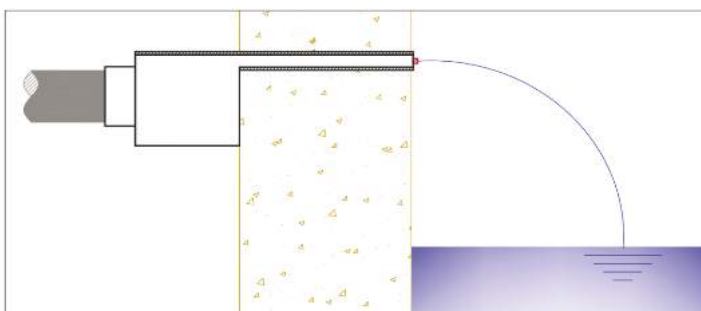

LED Control Box PB SERIES

Water Descent ..... cont'd on next page

LED Water Descent Control Box

The LED strip is built into the unit (instead of using fiber optics) placing the light as close to the water fall as possible. This design creates a wonderful illumination to the water falling into the pool.

10 selections of pre-programmed LED lighting pattern allow you to create the best luminous water features on your hands.

5 different models available for different water effects:

1. PB Series: Sheet of water with standard trajectory.
2. PBA Series: Sheet of water with arc trajectory.
3. PBS Series: Sheet of water with sheer trajectory.
4. RA Series: Rain fall effect with arc trajectory.
5. RS Series: Rain fall effect with sheer trajectory.

Production information

Code: 08080035
Model: WTD-CB
Input power: 110-220V AC ±1.5%; 50/60Hz
Output power: 12V DC: 60W
With remote controller

PB Series

This model provides an excellent water effect with a fine sheet of water falling like a mountain spring waterfall

Product Information and Dimensions:

Code (LED)	Model (LED)	Code	Model	A(mm)	B(mm)	C(mm)	D(mm)	Remark
88480101	PB300-25(L)	88485001	PB300-25	306	138	76	25	12V DC 4W
88480102	PB300-150(L)	88485002	PB300-150		263		150	
88480111	PB600-25(L)	88485011	PB600-25	606	138	76	25	12V DC 8W
88480112	PB600-150(L)	88485012	PB600-150		263		150	
88480121	PB900-25(L)	88485021	PB900-25	906	138	76	25	12V DC 12W
88480122	PB900-150(L)	88485022	PB900-150		263		150	
88480131	PB1200-25(L)	88485031	PB1200-25	1206	138	76	25	12V DC 17W
88480132	PB1200-150(L)	88485032	PB1200-150		263		150