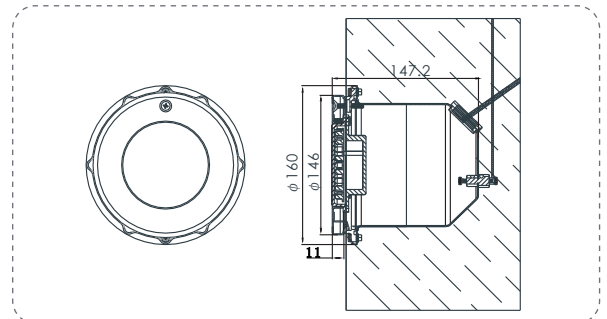

Product Features

1) E-Lumen Ultra Thin LED panel (Resin-filled)
2) High lamination low energy consumption
3) Simple installation
4) Various color options & pre-programmed lighting effects

Product Information

Code	Model	Face Ring	LED Bulb	Housing	Watt/ Voltage	Color
9042501	EL-S100S	Stainless Steel	99 LEDs Bulb	with S.S. Housing	10W/12V	Cool White (10000k)
9042502	EL-S100S	Stainless Steel	99 LEDs Bulb	with S.S. Housing	10W/12V	RGB
9042503	EL-S100S	Stainless Steel	99 LEDs Bulb	with S.S. Housing	10W/12V	Warm White (4000k)
9042504	EL-S100S	Stainless Steel	99 LEDs Bulb	with S.S. Housing	10W/12V	Blue
9042505	EL-S100P	Stainless Steel	99 LEDs Bulb	with Plastic Housing	10W/12V	Cool White (10000k)
9042506	EL-S100P	Stainless Steel	99 LEDs Bulb	with Plastic Housing	10W/12V	RGB
9042507	EL-S100P	Stainless Steel	99 LEDs Bulb	with Plastic Housing	10W/12V	Warm White (4000k)
9042508	EL-S100P	Stainless Steel	99 LEDs Bulb	with Plastic Housing	10W/12V	Blue
9042509	EL-S100L	Stainless Steel	99 LEDs Bulb	without Housing	10W/12V	Cool White (10000k)
9042510	EL-S100L	Stainless Steel	99 LEDs Bulb	without Housing	10W/12V	RGB
9042511	EL-S100L	Stainless Steel	99 LEDs Bulb	without Housing	10W/12V	Warm White (4000k)
9042512	EL-S100L	Stainless Steel	99 LEDs Bulb	without Housing	10W/12V	Blue