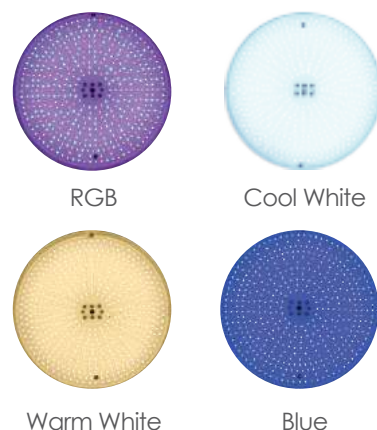

Ultra-Thin 400 LED

RGB

Cool White

Warm White

Blue

Mounting Accessories