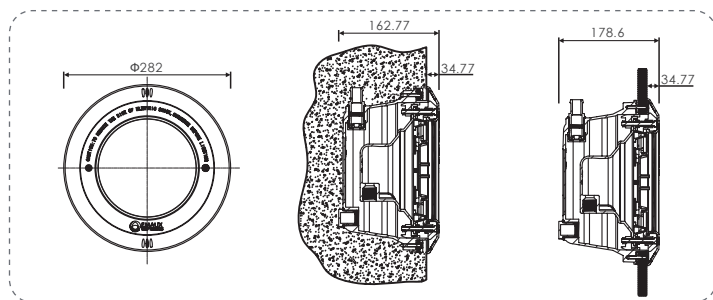

Light Color:

EL Series Underwater Lights

EL-NP300 Series Underwater Light

WITH A HIGH-IMPACT PLASTIC NICHE

Waterproof Standard
IP68

Material
S.S. or plastic face ring, plastic nichd

Cable
2.5m

Installation
Wall mounted (housing type)