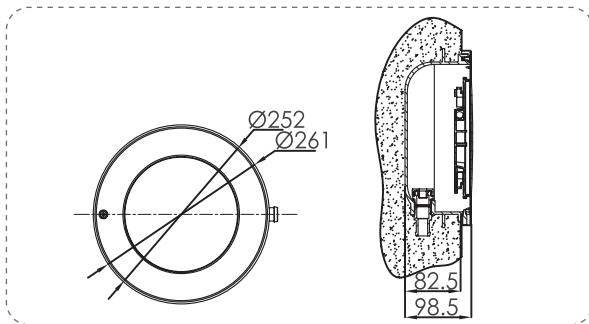

Product Features

1) The E-Lumen Ultra Thin LED panel (Resin-filled) offers a smooth front but superior lighting effect
2) The combination of the stainless steel face ring and the slim plastic niche achieves the simplicity yet elegance.
3) Slim niche fits any pool structure including thin concrete walls

Product Information

Code	Model	Face Ring	LED Bulb	Housing	Watt/ Voltage	Illumiance (lux)	Color
88046460	EL-H200-252	S.S. AISI 304	252 LEDs Bulb	with Plastic Housing	20W/12V	450	Cool White (10000K)
88046461	EL-H200-252	S.S. AISI 304	252 LEDs Bulb	with Plastic Housing	20W/12V	535	Warm White (4000K)
88046465	EL-H200-252	S.S. AISI 304	252 LEDs Bulb	with Plastic Housing	20W/12V	64	Single Blue
88046459	EL-H200-252	S.S. AISI 304	252 LEDs Bulb	with Plastic Housing	20W/12V	222	RGB – 14 Modes
88046455	EL-H200-441	S.S. AISI 304	441 LEDs Bulb	with Plastic Housing	35W/12V	690	Cool White (10000K)
88046458	EL-H200-441	S.S. AISI 304	441 LEDs Bulb	with Plastic Housing	35W/12V	785	Warm White (4000K)
88046466	EL-H200-441	S.S. AISI 304	441 LEDs Bulb	with Plastic Housing	35W/12V	100	Single Blue
88046454	EL-H200-441	S.S. AISI 304	441 LEDs Bulb	with Plastic Housing	35W/12V	372	RGB – 14 Modes
88046463	EL-H200-531	S.S. AISI 304	531 LEDs Bulb	with Plastic Housing	50W/12V	795	Cool White (10000K)
88046464	EL-H200-531	S.S. AISI 304	531 LEDs Bulb	with Plastic Housing	50W/12V	805	Warm White (4000K)
88046467	EL-H200-531	S.S. AISI 304	531 LEDs Bulb	with Plastic Housing	50W/12V	222	Single Blue
88046462	EL-H200-531	S.S. AISI 304	531 LEDs Bulb	with Plastic Housing	50W/12V	434	RGB – 14 Modes