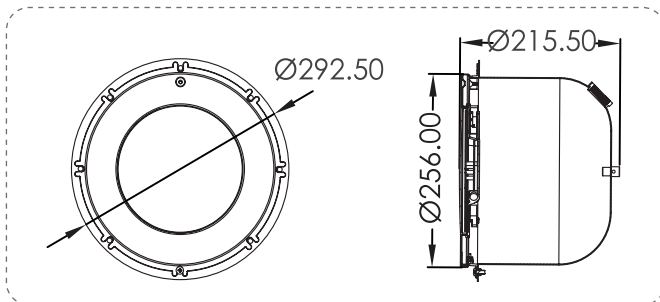

EL-S300 Series Underwater Light

ROBUST AND NON-CORROSIVE HOUSING

Waterproof Standard

IP68

Cable

2.5m

Material

Stainless steel face ring

Stainless steel niche

Installation

Wall mounted (housing type)

Color

IP68 CE RoHS COMPLIANT 2011/65/EU

Product Features

1) E-Lumen Ultra Thin LED panel (Resin-filled)
2) Unique stainless steel niche design provides the highest intensity for long lifetime usage
3) Simple installation

Product Information

Code	Model	Face Ring	LED Bulb	Housing	Watt/ Voltage	Illumiance (lux)	Color
88045860	EL-S300-252	S.S. AISI 304	252 LEDs Bulb	with S.S. Housing	20W/12V	450	Cool White (10000K)
88045861	EL-S300-252	S.S. AISI 304	252 LEDs Bulb	with S.S. Housing	20W/12V	535	Warm White (4000K)
88045865	EL-S300-252	S.S. AISI 304	252 LEDs Bulb	with S.S. Housing	20W/12V	64	Single Blue
88045859	EL-S300-252	S.S. AISI 304	252 LEDs Bulb	with S.S. Housing	20W/12V	220	RGB – 14 Modes
88045855	EL-S300-441	S.S. AISI 304	441 LEDs Bulb	with S.S. Housing	35W/12V	690	Cool White (10000K)
88045858	EL-S300-441	S.S. AISI 304	441 LEDs Bulb	with S.S. Housing	35W/12V	785	Warm White (4000K)
88045866	EL-S300-441	S.S. AISI 304	441 LEDs Bulb	with S.S. Housing	35W/12V	100	Single Blue
88045854	EL-S300-441	S.S. AISI 304	441 LEDs Bulb	with S.S. Housing	35W/12V	372	RGB – 14 Modes
88045863	EL-S300-531	S.S. AISI 304	531 LEDs Bulb	with S.S. Housing	50W/12V	795	Cool White (10000K)
88045864	EL-S300-531	S.S. AISI 304	531 LEDs Bulb	with S.S. Housing	50W/12V	805	Warm White (4000K)
88045867	EL-S300-531	S.S. AISI 304	531 LEDs Bulb	with S.S. Housing	50W/12V	222	Single Blue
88045862	EL-S300-531	S.S. AISI 304	531 LEDs Bulb	with S.S. Housing	50W/12V	434	RGB – 14 Modes