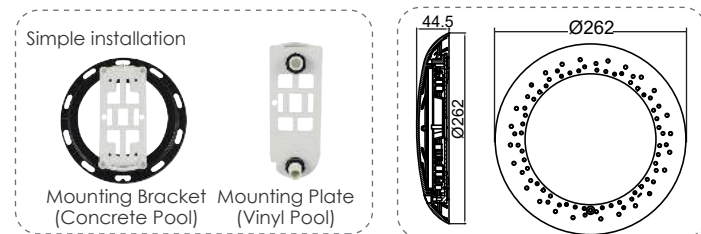

E-Lumen Series Light

E-Lumen Underwater Light

Waterproof Standard

IP68

Cable

2.5m

Material

Stainless steel face ring

Installation

Wall mounted (flat type)

Color

IP68   CE   RoHS COMPLIANT 2011/65/EU

PROFESSIONAL UNDERWATER LIGHT

1. With the best LED technology, nicheless E-Lumen mounts directly on the wall for ease installation.
2. Concrete & vinyl pool compatible
3. Works perfectly from standard 12V transformers

Product Information

Code	Model	LED Bulb	Watt/ Voltage	Illuminance (lux)	Color
88045560	E-Lumen-252	252 LEDs Bulb	20W/12V	346	Cool White (10000K)
88045561	E-Lumen-252	252 LEDs Bulb	20W/12V	415	Warm White (4000K)
88045565	E-Lumen-252	252 LEDs Bulb	20W/12V	52	Blue
88045559	E-Lumen-252	252 LEDs Bulb	20W/12V	166	RGB
88045555	E-Lumen-441	441 LEDs Bulb	35W/12V	550	Cool White (10000K)
88045558	E-Lumen-441	441 LEDs Bulb	35W/12V	613	Warm White (4000K)
88045566	E-Lumen-441	441 LEDs Bulb	35W/12V	78	Blue
88045554	E-Lumen-441	441 LEDs Bulb	35W/12V	273	RGB
88045563	E-Lumen-531	531 LEDs Bulb	50W/12V	608	Cool White (10000K)
88045564	E-Lumen-531	531 LEDs Bulb	50W/12V	634	Warm White (4000K)
88045567	E-Lumen-531	531 LEDs Bulb	50W/12V	158	Blue
88045562	E-Lumen-531	531 LEDs Bulb	50W/12V	316	RGB

Light Color: