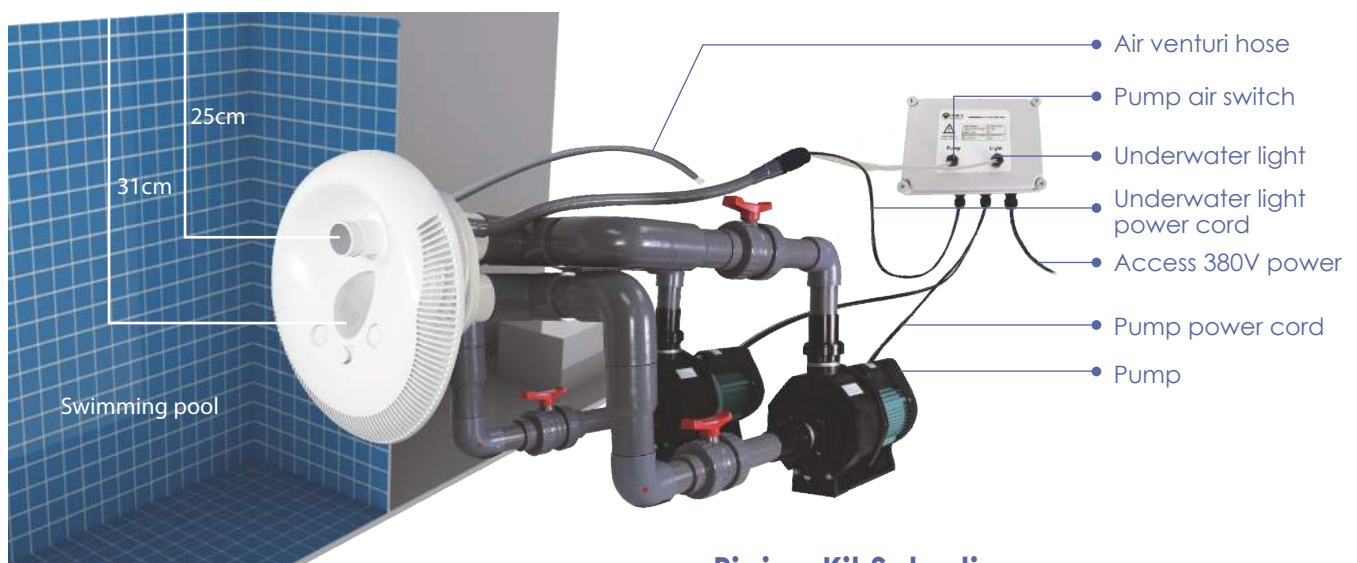

Underwater on/off Switch

Adjustable Nozzle and LED Light

Product Features

1. Powerful counter current.
2. Product can be used as a single or double jet system with one or two pumps.
3. Counter current face plate with LED Light.
4. On/Off light switch mounted on the jet face plate, easy access when you're in the water.
5. Adjust the valve to control the bubble effect.
6. Water flow can be changed through the rotating jet.

Installation:

1. Setting with one pump

Piping Kit Selection

Code	Description
08030109	Piping Kit for AFS Series Pump
08030108	Piping Kit for SR Series Pump

2. Setting with two pumps

Piping Kit Selection

Code	Description
08030107	Piping Kit for 2 x SR Series Pump

cont'd from previous page.....Countcurrent Jet

Various Accessories For Emaux Counter Current Jet

Pump

SR Series Pump

1. Class insulation: 130(B)
2. IPX5 Waterproof standard
3. Built-in thermal protection
4. Overload protection

AFS Series Pump

1. Class insulation: 155(F)
2. IPX5 Waterproof standard
3. Built-in thermal protection
4. Low noise Level

Control Box

Countercurrent Jet Control Box (220V/380V)

Main Power input	Pump Power output	Lighting Power output
AC 220V/50Hz	AC 220V/50Hz, 4.4kW	AC12V, 1W
AC 380V/50Hz	AC 380V/50Hz, 4.4kW	AC12V, 1W