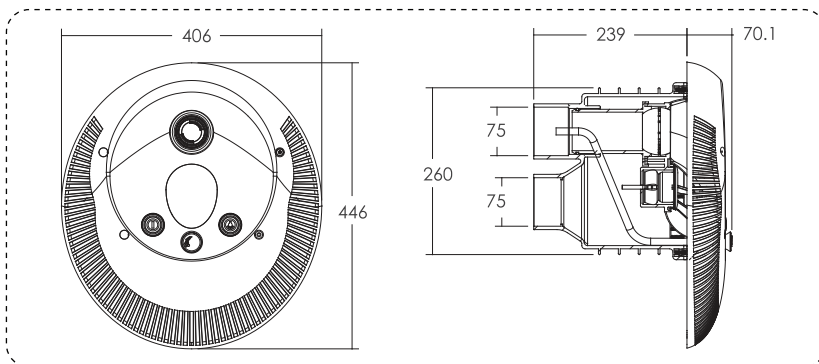

Underwater on/off Switch

Adjustable Nozzle and LED Light

Product Features

1. Powerful counter current.
2. Product can be used as a single or double jet system with one or two pumps.
3. Counter current face plate with LED Light.
4. On/Off light switch mounted on the jet face plate, easy access when you're in the water.
5. Adjust the valve to control the bubble effect.
6. Water flow can be changed through the rotating jet.

RGB Color Water Light

LED White Water Light

Product Dimension

Durable ABS Structure

Technical Information

Water Pump Selection	Qmax		Hmax meter	V/Hz	Power	
	m³/h	l/min			kW	Horsepower
AFS40 pump x 1	75	1300	13	380/50	3.00	4.0
AFS55 pump x 1	90	1500	17.5	380/50	4.00	5.5
SR30 pump x 1	28	480	20	220/50	2.18	3.0
SR30 pump x 2	50	850	25	220/50	2 x 2.18	2 x 3.0